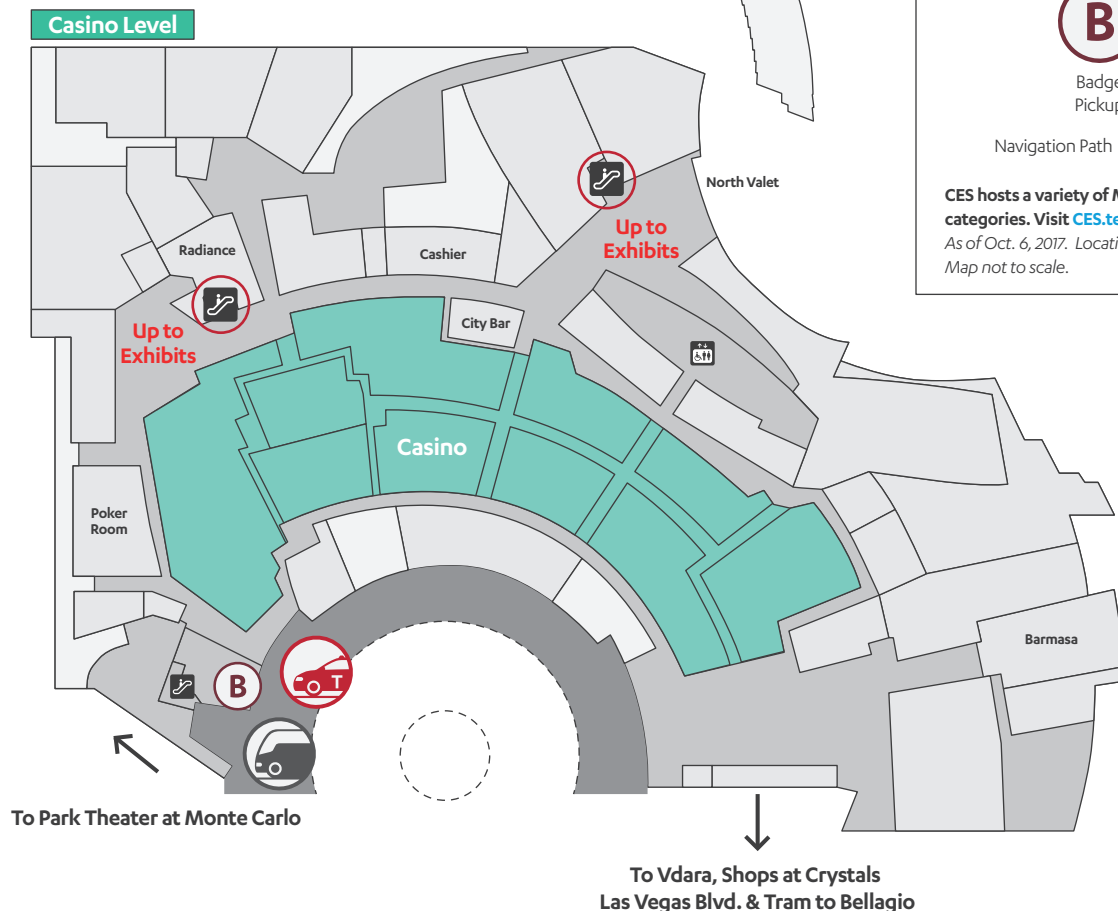

### Show Services at Tech South

Conference Sessions	Registration
Level 1, Pinyon 4 Bristlecone 4	Level 2
<b>Badge Pickup</b>	
Level 1 and Level 2	

### Key

Navigation Path .....>

CES hosts a variety of Marketplaces and product categories. Visit [CES.tech](http://CES.tech) for more information. As of Oct. 6, 2017. Locations subject to change. Map not to scale.