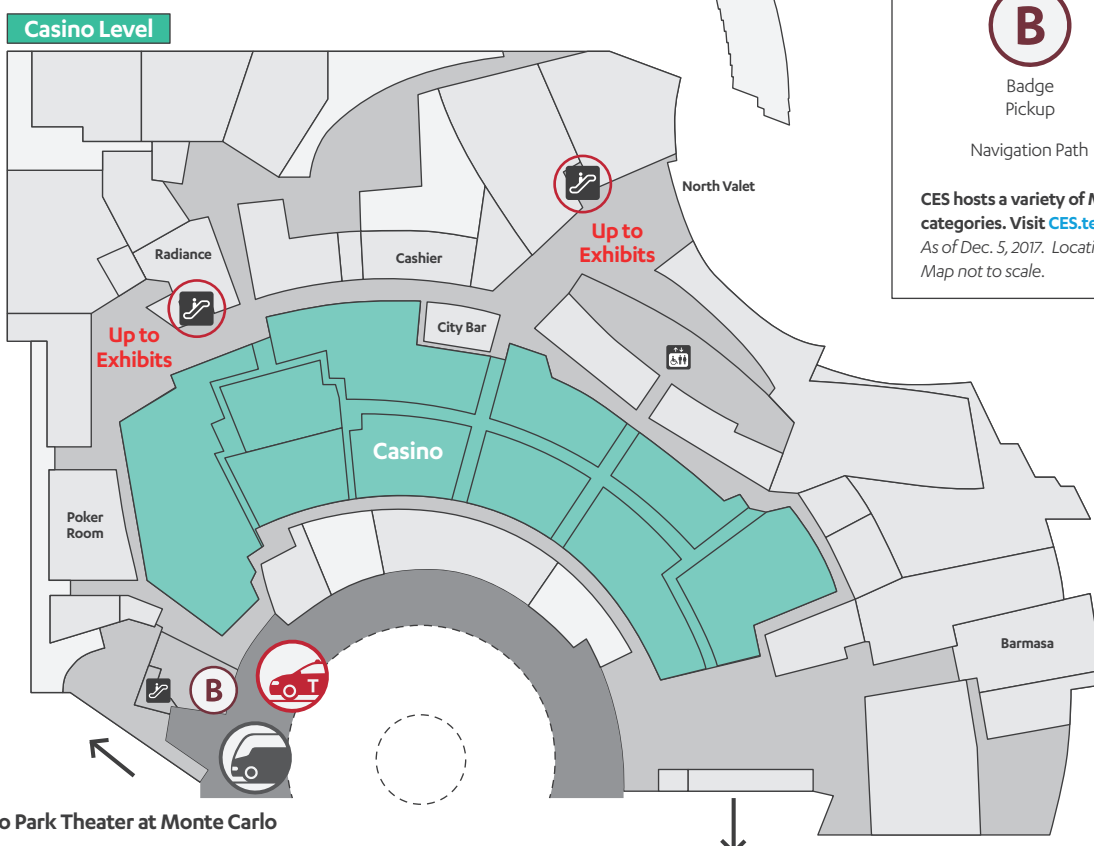

CES hosts a variety of Marketplaces and product categories. Visit CES.tech for more information. As of Dec. 5, 2017. Locations subject to change. Map not to scale.

Consumer Technology Association

Tech South

ARIA, Monte Carlo and Vdara
(C Space Headquarters)

SPACE

Show Services at Tech South

Badge Pickup Level 1 and Level 2	Keynotes Monte Carlo, Park Theater (Keynotes also taking place at Venetian, Level 5, Palazzo Ballroom)
Conference Sessions Level 1, Bristlecone 4 Level 1, Pinyon 4	Registration Level 2

Navigation Path

CES hosts a variety of Marketplaces and product categories. Visit CES.tech for more information.
As of Dec. 5, 2017. Locations subject to change.
Map not to scale.

To Vdara, Shops at Crystals
Las Vegas Blvd. & Tram to Bellagio

Navigating CES

Tech East

Tech West

Tech South

Product Categories	Las Vegas Convention and World Trade Center								Westgate	Sands Expo The Venetian	ARIA (C Space Exhibits)
	North Hall	Central Hall	South Hall 1	South Hall 2	South Hall 3	South Hall 4	Central Plaza	North Plaza			
3D Printing	★										
Accessories	●	●	●	●	●	●				●	
Audio/High-end audio/High-resolution audio	●	★	●	●						★	
Augmented & Virtual Reality			★	★							●
Communications Infrastructure					●	●					
Computer Hardware/Software/Services					★	★				●	
Content Creation & Distribution		●									★
Digital Imaging/Photography		★									
Digital/Online Media		●									★
Drones				★							
Electronic Gaming			★	★							
Fitness & Sports										★	
Health & Biotech										★	
Internet Services					★	★				●	
Lifestyle					●	●				★	
Personal & Cyber Security			★		●	●					
Robotics				★							
Sensors	●		●	●	●	●					
Smart Home										★	
Startups										★	
Vehicle Technology	★						●	●			
Video		★	●	●							●
Wearables										★	
Wireless Devices & Services					★	★				★	