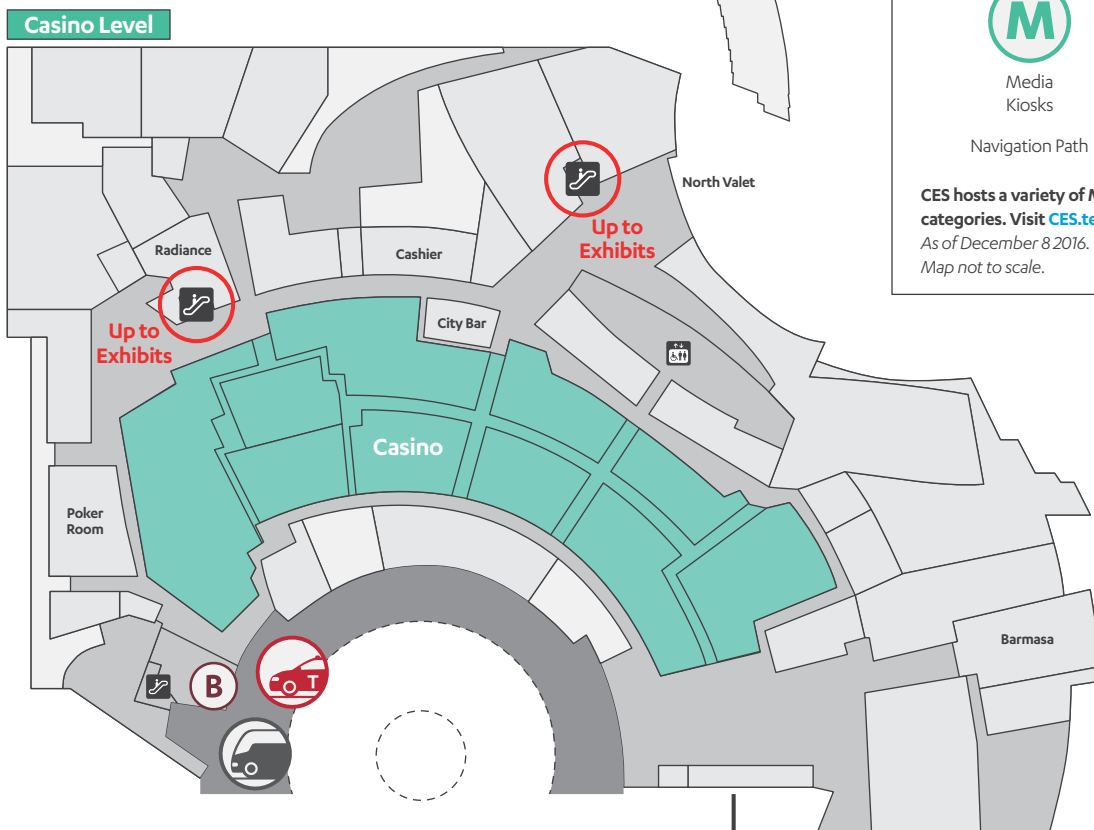

### Show Services at Tech South

<b>Conference Sessions</b> Level 1, Pinyon 2-5 Bristlecone 6, 10	<b>Registration</b> Level 2
<b>Badge Pickup</b> Level 1 and Level 2	<b>Media Kiosks</b> Level 1, Across from Pinyon 1

### Key

Hotel Shuttle Buses	C Space Shuttle	Taxi
Media Kiosks	Badge Pickup	Registration

Navigation Path ●●●●●●●●●●

CES hosts a variety of Marketplaces and product categories. Visit [CES.tech](http://CES.tech) for more information. As of December 8 2016. Locations subject to change. Map not to scale.