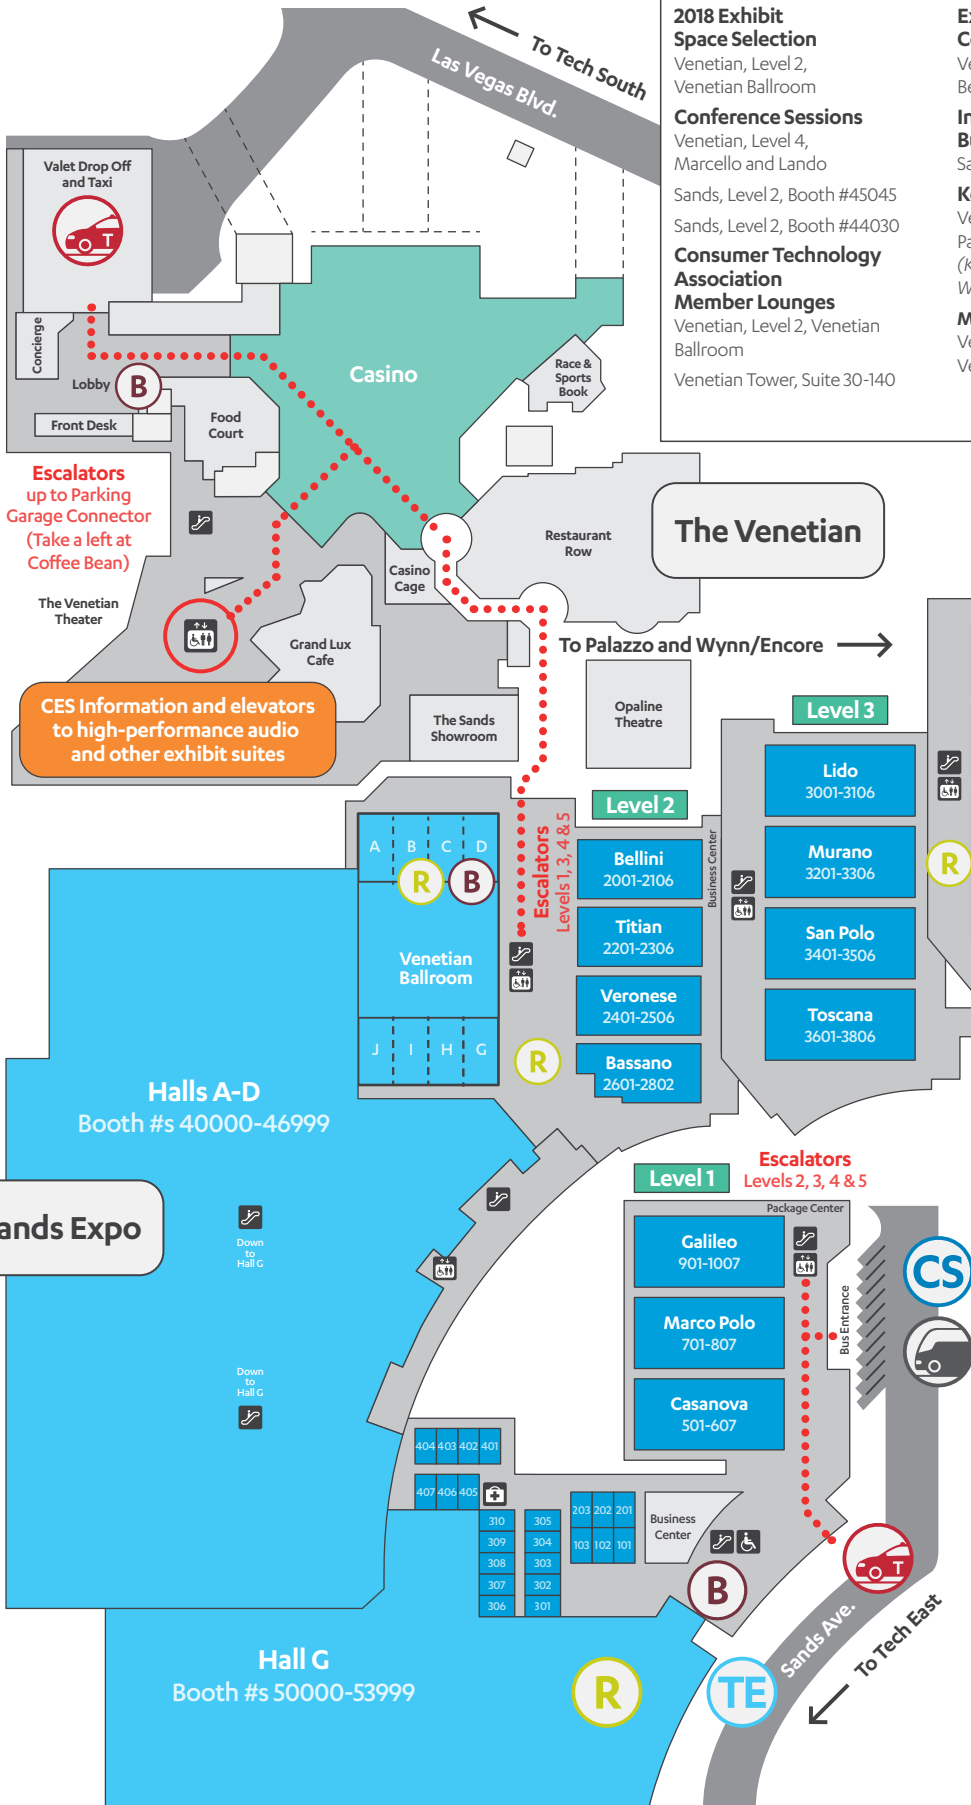

### Conference:

Venetian, Level 4, East Foyer

### Exhibitor:

Sands, Level 1, Hall G

Venetian, Level 2,  
Venetian Ballroom Foyer

Venetian, Tower Suite 29-209

### Media:

Venetian, Level 2,  
Venetian Ballroom

### Key

- Hotel Shuttle Buses
- C Space Shuttle
- Tech Express
- Taxi
- Badge Pickup
- Registration

Navigation Path:

CES hosts a variety of Marketplaces and product categories. Visit [CES.tech](http://CES.tech) for more information. As of December 8, 2016. Locations subject to change. Map not to scale.