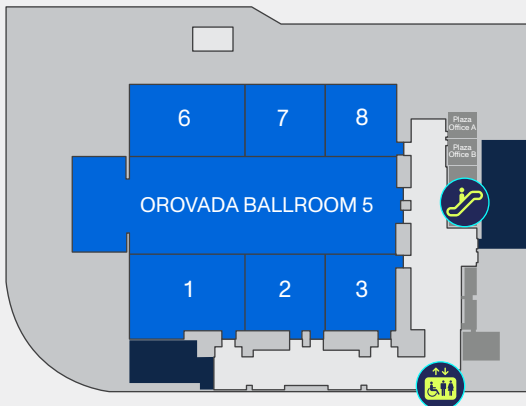

SHOW SERVICES AT ARIA

ARIA: Business Service Center, West Level 2, 702-590-9750

Badge Pickup
East Level 2, Mariposa Foyer

Customer Service
West Level 2, Copperleaf 1

Conference Sessions
East Level 1, Joshua 9-10
East Level 1, Joshua 7-8

C SPACE AT ARIA ACTIVATION HOURS

Tuesday, Jan. 7	9 AM-6 PM
Wednesday, Jan. 8	9 AM-6 PM
Thursday, Jan. 9	9 AM-1 PM

Plaza Level-East

Level 1-East

Level 2-East

Level 3-East

Map Key

- Navigation Path
- Badge Pickup
 - CSpace Shuttle
 - Customer Service
 - Elevators
 - Information
 - Escalator

C SPACE AT ARIA ACTIVATION HOURS

Tuesday, Jan. 7	9 AM-6 PM
Wednesday, Jan. 8	9 AM-6 PM
Thursday, Jan. 9	9 AM-1 PM

Level 3-West

Level 2-West

Level 1-West

Map Key

- B** Badge Pickup
- CS** CSpace Shuttle
- C** Customer Service
- ♿** Elevators
- i** Information
- ↕** Escalator