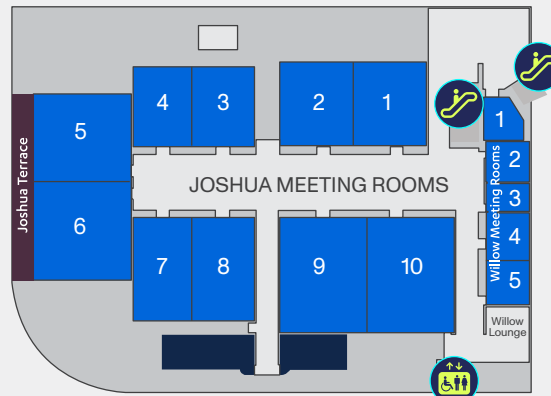

SHOW SERVICES AT ARIA

ARIA: Business Service Center, West Level 2, 702-590-9750

Badge Pickup
East Level 2, Mariposa Foyer

Customer Service
West Level 2, Copperleaf 1

Conference Sessions
East Level 1, Joshua 9-10
East Level 1, Joshua 7-8

C SPACE AT ARIA ACTIVATION HOURS

Tuesday, Jan. 7	9 AM-6 PM
Wednesday, Jan. 8	9 AM-6 PM
Thursday, Jan. 9	9 AM-1 PM

Plaza Level-East

Level 1-East

Level 2-East

Level 3-East

Map Key

- Navigation Path
- Badge Pickup
 - CSpace Shuttle
 - Customer Service
 - Elevators
 - Information
 - Escalator

C SPACE AT ARIA ACTIVATION HOURS

Tuesday, Jan. 7	9 AM-6 PM
Wednesday, Jan. 8	9 AM-6 PM
Thursday, Jan. 9	9 AM-1 PM

Level 3-West

Level 2-West

Level 1-West

Map Key

- B** Badge Pickup
- CS** CSpace Shuttle
- C** Customer Service
- ♿** Elevators
- i** Information
- ↕** Escalator