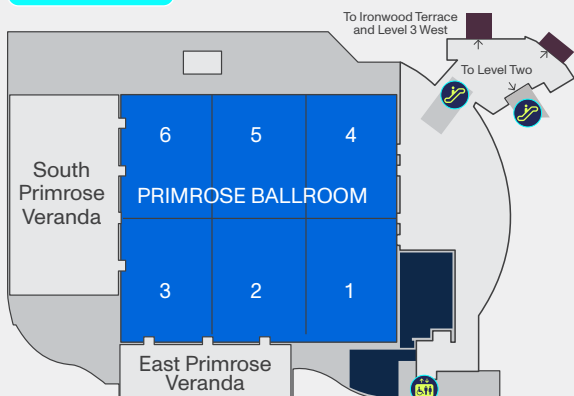

SHOW SERVICES AT ARIA

ARIA: Business Service Center, West Level 2, 702-590-9750

Badge Pickup
East Level 2, Mariposa Foyer

Customer Service
West Level 2, Copperleaf 1

Conference Sessions
East Level 1, Joshua 9-10
East Level 1, Joshua 7-8

C SPACE AT ARIA ACTIVATION HOURS

Tuesday, Jan. 7	9 AM-6 PM
Wednesday, Jan. 8	9 AM-6 PM
Thursday, Jan. 9	9 AM-1 PM

Plaza Level-East

Level 1-East

Level 2-East

Level 3-East

Map Key

- Navigation Path
- Badge Pickup
 - CSpace Shuttle
 - Customer Service
 - Elevators
 - Information
 - Escalator

C SPACE AT ARIA ACTIVATION HOURS

Tuesday, Jan. 7	9 AM-6 PM
Wednesday, Jan. 8	9 AM-6 PM
Thursday, Jan. 9	9 AM-1 PM

Level 3-West

Level 2-West

Level 1-West

Map Key

- B** Badge Pickup
- CS** CSpace Shuttle
- C** Customer Service
- ♿** Elevators
- i** Information
- ↕** Escalator