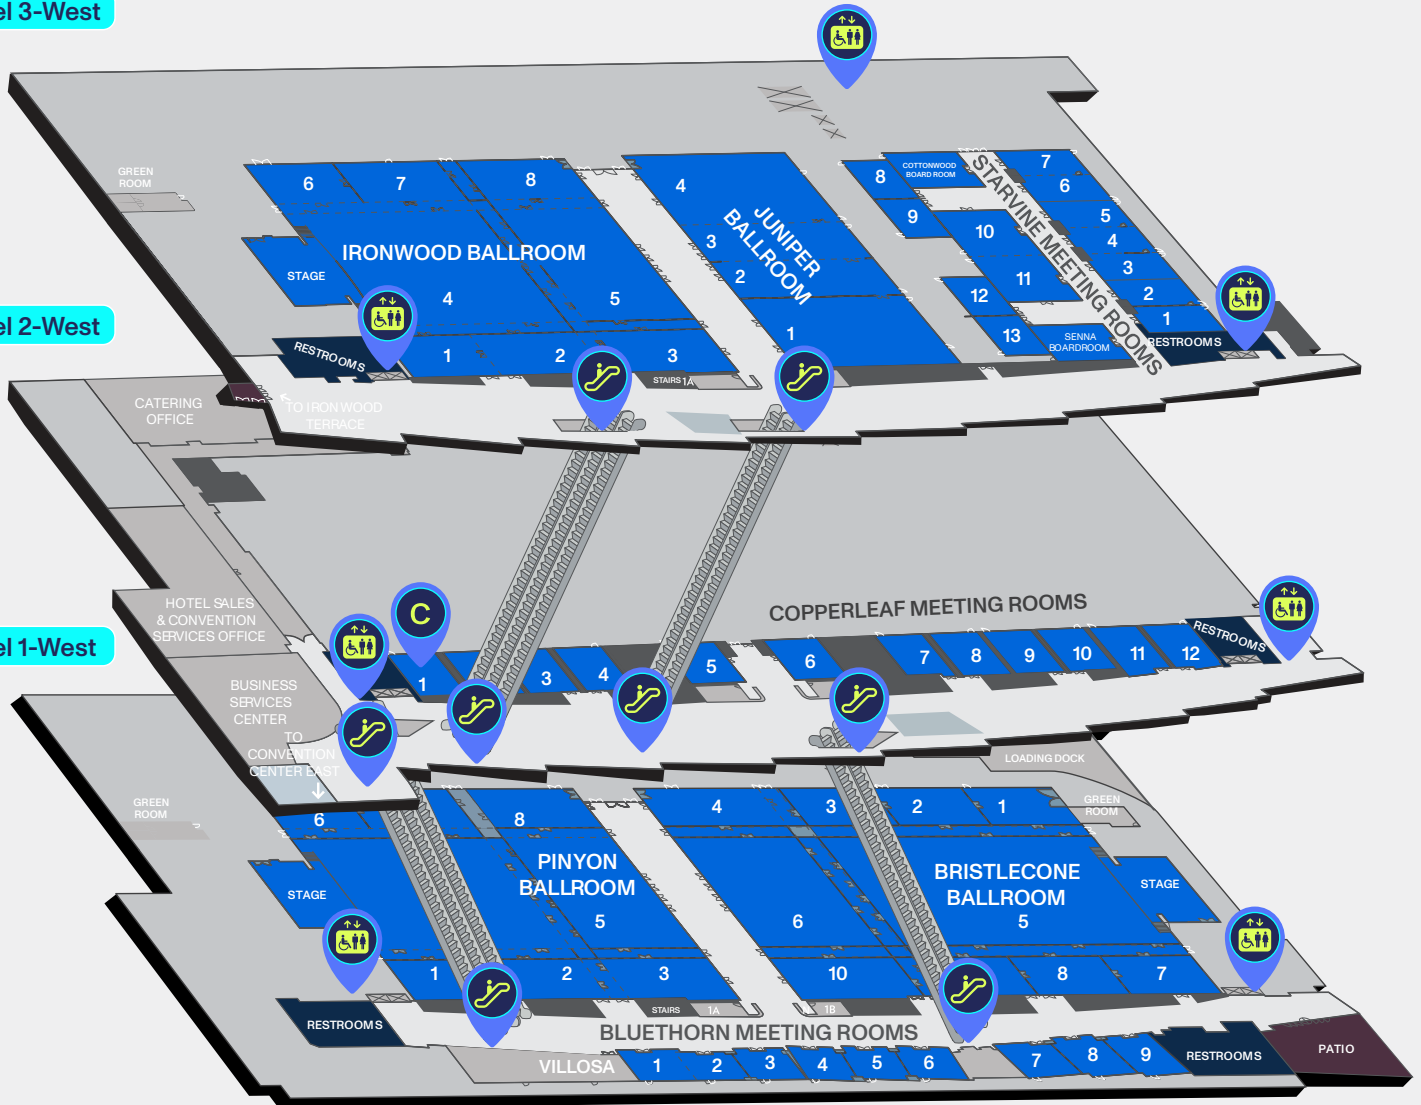

C SPACE AT ARIA ACTIVATION HOURS

Tuesday, Jan. 7	9 AM-6 PM
Wednesday, Jan. 8	9 AM-6 PM
Thursday, Jan. 9	9 AM-1 PM

Plaza Level-East

Level 1-East

Level 2-East

Level 3-East

Map Key

- Navigation Path
- Badge Pickup
 - CSpace Shuttle
 - Customer Service
 - Elevators
 - Information
 - Escalator

SHOW SERVICES AT ARIA

ARIA: Business Service Center, West Level 2, 702-590-9750

Badge Pickup
East Level 2, Mariposa Foyer

Customer Service
West Level 2, Copperleaf 1

Conference Sessions
East Level 1, Joshua 9-10
East Level 1, Joshua 7-8

C SPACE AT ARIA ACTIVATION HOURS

Tuesday, Jan. 7	9 AM-6 PM
Wednesday, Jan. 8	9 AM-6 PM
Thursday, Jan. 9	9 AM-1 PM

Level 3-West

Level 2-West

Level 1-West

Map Key

- B** Badge Pickup
- CS** CSpace Shuttle
- C** Customer Service
- ♿** Elevators
- i** Information
- ↕** Escalator