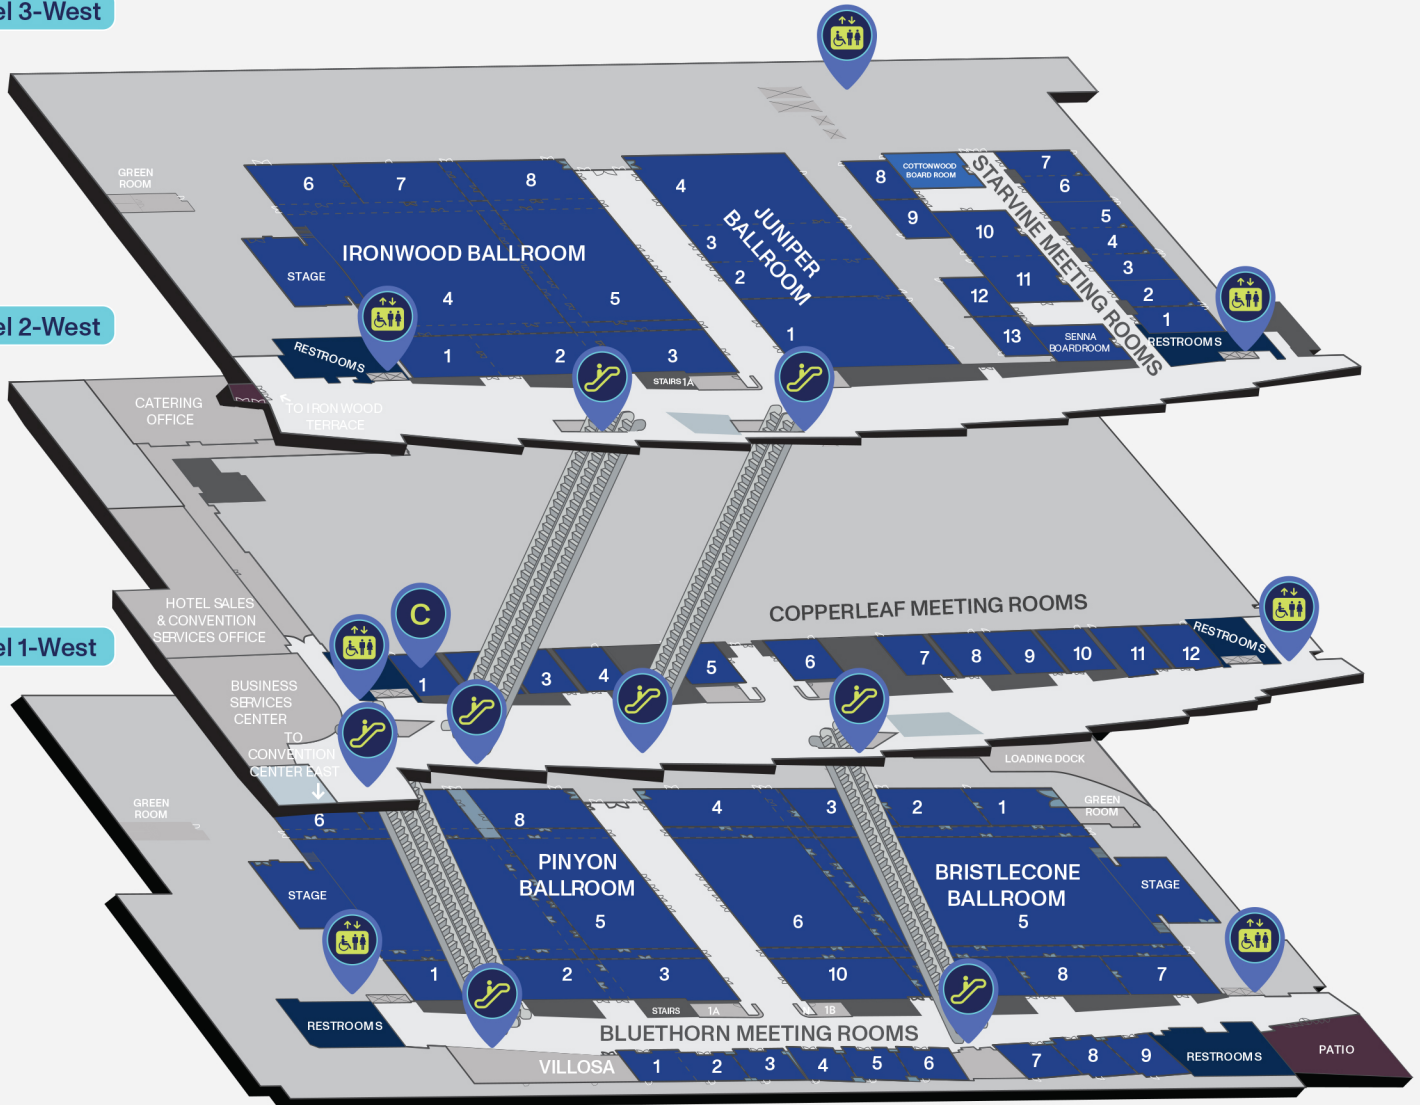

Level 3-East

Map Key

- Navigation Path
- Badge Pickup
- C Space Shuttle
- Customer Service
- Elevators
- Information
- Escalator

SHOW SERVICES AT ARIA

ARIA: Business Service Center, West Level 2, 702-590-9750

Badge Pickup
East Level 2, Mariposa Foyer
Customer Service
West Level 2, Copperleaf 1

Conference Sessions
East Level 1, Joshua 9-10
East Level 1, Joshua 7-8

C SPACE AT ARIA ACTIVATION HOURS

| | |
|-------------------|-----------|
| Tuesday, Jan. 7 | 9 AM-6 PM |
| Wednesday, Jan. 8 | 9 AM-6 PM |
| Thursday, Jan. 9 | 9 AM-1 PM |

Level 3-West

Level 2-West

Level 1-West

Map Key

- B** Badge Pickup
- CS** CSpace Shuttle
- C** Customer Service
- Elevators
- i** Information
- Escalator