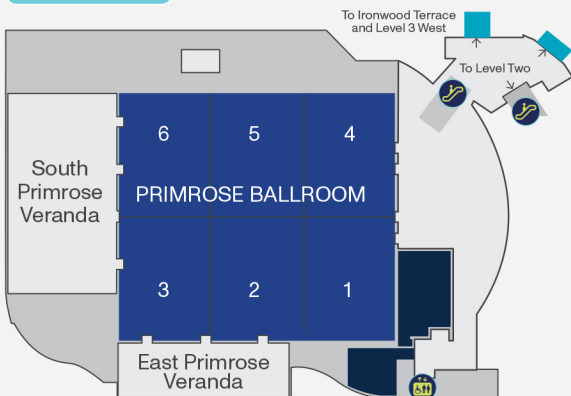

SHOW SERVICES AT ARIA

ARIA: Business Service Center, West Level 2, 702-590-9750

Badge Pickup
East Level 2, Mariposa Foyer

Customer Service
West Level 2, Copperleaf 1

Conference Sessions
East Level 1, Joshua 9-10
East Level 1, Joshua 7-8

C SPACE AT ARIA ACTIVATION HOURS

| | |
|-------------------|-----------|
| Tuesday, Jan. 7 | 9 AM-6 PM |
| Wednesday, Jan. 8 | 9 AM-6 PM |
| Thursday, Jan. 9 | 9 AM-1 PM |

Plaza Level-East

Level 1-East

Level 2-East

Level 3-East

Map Key

- Navigation Path
- Badge Pickup
- C Space Shuttle
- Customer Service
- Elevators
- Information
- Escalator

SHOW SERVICES AT ARIA

ARIA: Business Service Center, West Level 2, 702-590-9750

Badge Pickup
East Level 2, Mariposa Foyer
Customer Service
West Level 2, Copperleaf 1

Conference Sessions
East Level 1, Joshua 9-10
East Level 1, Joshua 7-8

C SPACE AT ARIA ACTIVATION HOURS

| | |
|-------------------|-----------|
| Tuesday, Jan. 7 | 9 AM-6 PM |
| Wednesday, Jan. 8 | 9 AM-6 PM |
| Thursday, Jan. 9 | 9 AM-1 PM |