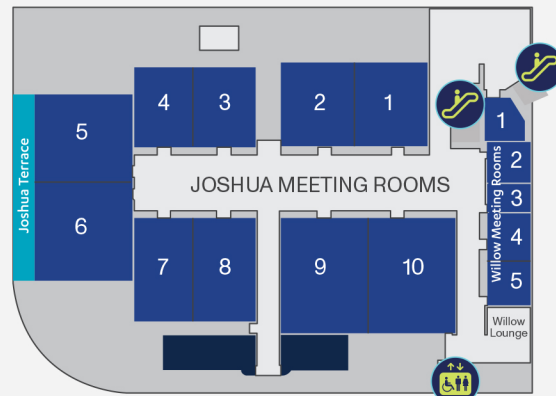

SHOW SERVICES AT ARIA

ARIA: Business Service Center, West Level 2, 702-590-9750

Badge Pickup
East Level 2, Mariposa Foyer

Customer Service
West Level 2, Copperleaf 1

Conference Sessions
East Level 1, Joshua 9-10
East Level 1, Joshua 7-8

C SPACE AT ARIA ACTIVATION HOURS

| | |
|-------------------|-----------|
| Tuesday, Jan. 7 | 9 AM-6 PM |
| Wednesday, Jan. 8 | 9 AM-6 PM |
| Thursday, Jan. 9 | 9 AM-1 PM |

Plaza Level-East

Level 1-East

Level 2-East

Level 3-East

Map Key

- Navigation Path
- Badge Pickup
- C Space Shuttle
- Customer Service
- Elevators
- Information
- Escalator

SHOW SERVICES AT ARIA

ARIA: Business Service Center, West Level 2, 702-590-9750

Badge Pickup
East Level 2, Mariposa Foyer
Customer Service
West Level 2, Copperleaf 1

Conference Sessions
East Level 1, Joshua 9-10
East Level 1, Joshua 7-8

C SPACE AT ARIA ACTIVATION HOURS

| | |
|-------------------|-----------|
| Tuesday, Jan. 7 | 9 AM-6 PM |
| Wednesday, Jan. 8 | 9 AM-6 PM |
| Thursday, Jan. 9 | 9 AM-1 PM |