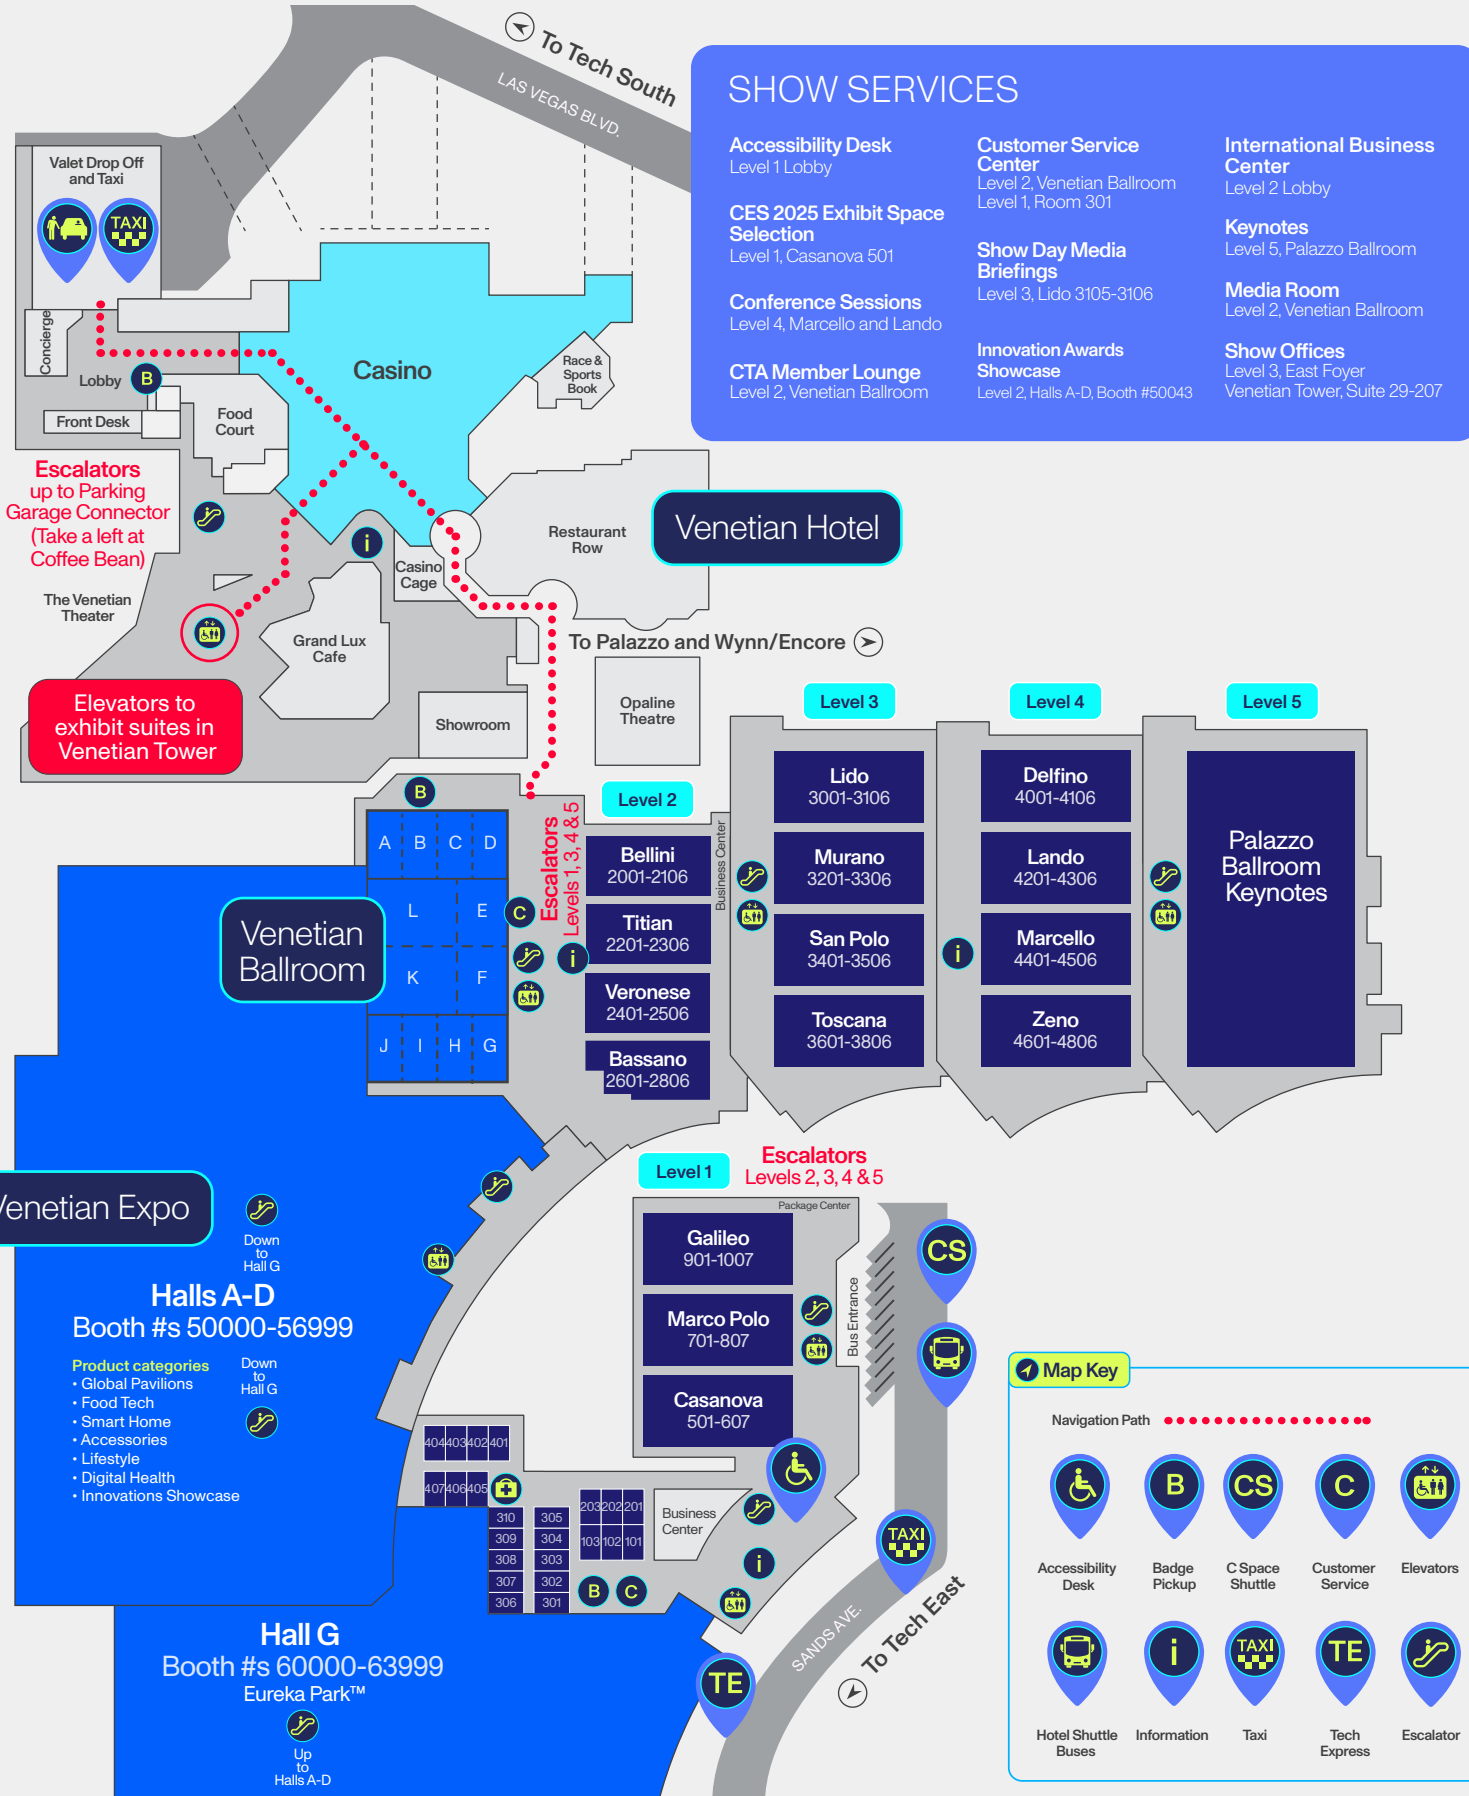

SHOW SERVICES

- Accessibility Desk**
Level 1 Lobby
- Customer Service Center**
Level 2, Venetian Ballroom
Level 1, Room 301
- International Business Center**
Level 2 Lobby
- Keynotes**
Level 5, Palazzo Ballroom
- Media Room**
Level 2, Venetian Ballroom
- Show Offices**
Level 3, East Foyer
Venetian Tower, Suite 29-207
- CES 2025 Exhibit Space Selection**
Level 1, Casanova 501
- Conference Sessions**
Level 4, Marcello and Lando
- CTA Member Lounge**
Level 2, Venetian Ballroom
- Show Day Media Briefings**
Level 3, Lido 3105-3106
- Innovation Awards Showcase**
Level 2, Halls A-D, Booth #50043

Map Key

Navigation Path:

- Accessibility Desk
- Badge Pickup
- C Space Shuttle
- Customer Service
- Elevators
- Hotel Shuttle Buses
- Information
- Taxi
- Tech Express
- Escalator